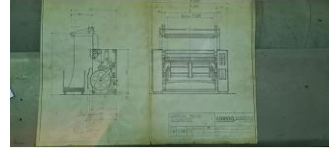

Reference: M-1719
NEEDLE WHEEL WEFT STRAIGHTENER
Year: 1986
Brand: Corino
Width: 2000