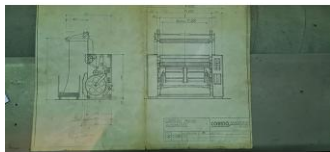

Reference: SAS-017
Jigger high temperature RENEWED
Year: 1982
Brand: MCS
Width: 2600

Reference: M-1712
LABORATORY STENTER
Year: .
Brand: Werner Mathis AG
Width: .

Reference: M-1719
NEEDLE WHEEL WEFT
STRAIGHTENER
Year: 1986
Brand: Corino
Width: 2000